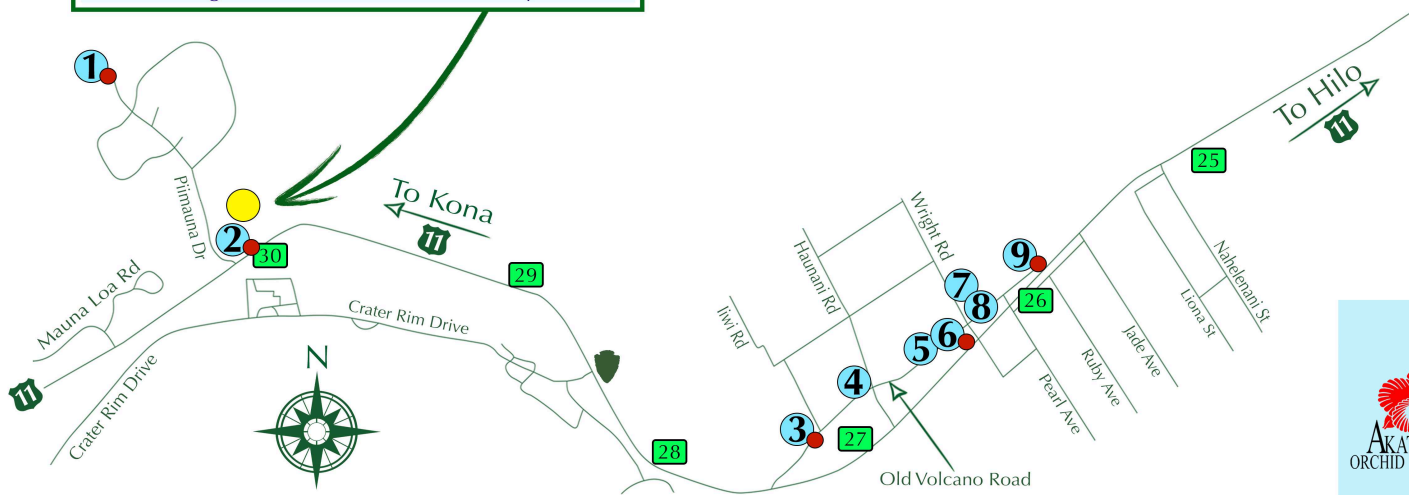

Experience Volcano Festival

JULY 25TH & 26TH

10AM - 4PM

Go The Extra Mile With The Festival's FREE SHUTTLE!

Every 20 minutes you can take this free shuttle provided by **KapohoKine Adventures**. With parking at **Volcano Golf Course** you can journey through our festival locations in style!

Watch Our TV Spot!

SCAN ME

Festival Map Legend

- 1 Volcano Winery
- 2 Volcano Golf Course - Main Shuttle Parking
- 3 Volcano Art Center
- 4 Lanikai Brewing
- 5 Lava Rock Café
- 6 Kilauea Lodge & Restaurant
- 7 Cooper Center
- 8 Huila Farm: Farm & Glass Studio
- 9 Café Ono & Volcano Garden Arts
- FREE Preferred Shuttle Parking
- Shuttle Pickup & Drop Off Points
- Events, Booths & Dining
- Mile Marker
- ⬮ National Park Entrance

Take Our **FREE** Festival Shuttle Between Our Locations!
Main Shuttle Parking At Volcano Golf Course
Shuttles Arrive Every 20 Minutes

Experience Volcano
Festival
July 25th & 26th 2026

Get Your
Beer Garden Bonus Stamps!
Lanikai & Golf Course

Local Favorites: Wes Awana (Both days, 11-1pm) Keiki Plant Station (Both days)

Beer Gardens Include

Lanikai Brewing & Volcano Golf Course
11am - 3pm. Must Be Age 21+ To Attend

You are eligible **for a special drawing featuring great prizes!** Get this printed schedule stamped at all 7 locations to qualify!